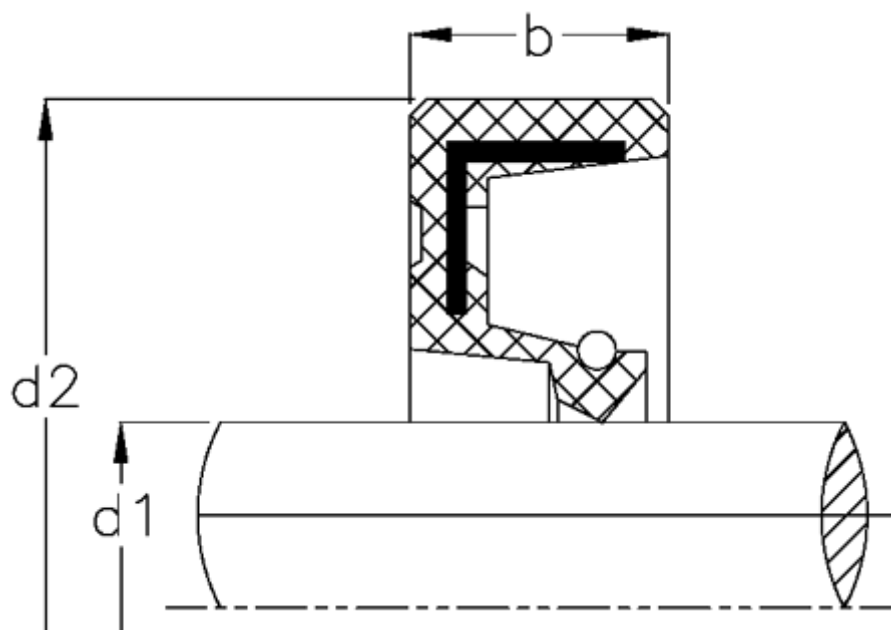

# Data Sheet

Article number: 170101400300070000

Description: KLEE Rotary shaft seal WA 1430/7  
NBR nitrile rubber, standard

## Measures

---

|          |       |
|----------|-------|
| b        | = 7   |
| d1       | = 14  |
| d2       | = 30  |
| Material | = NBR |